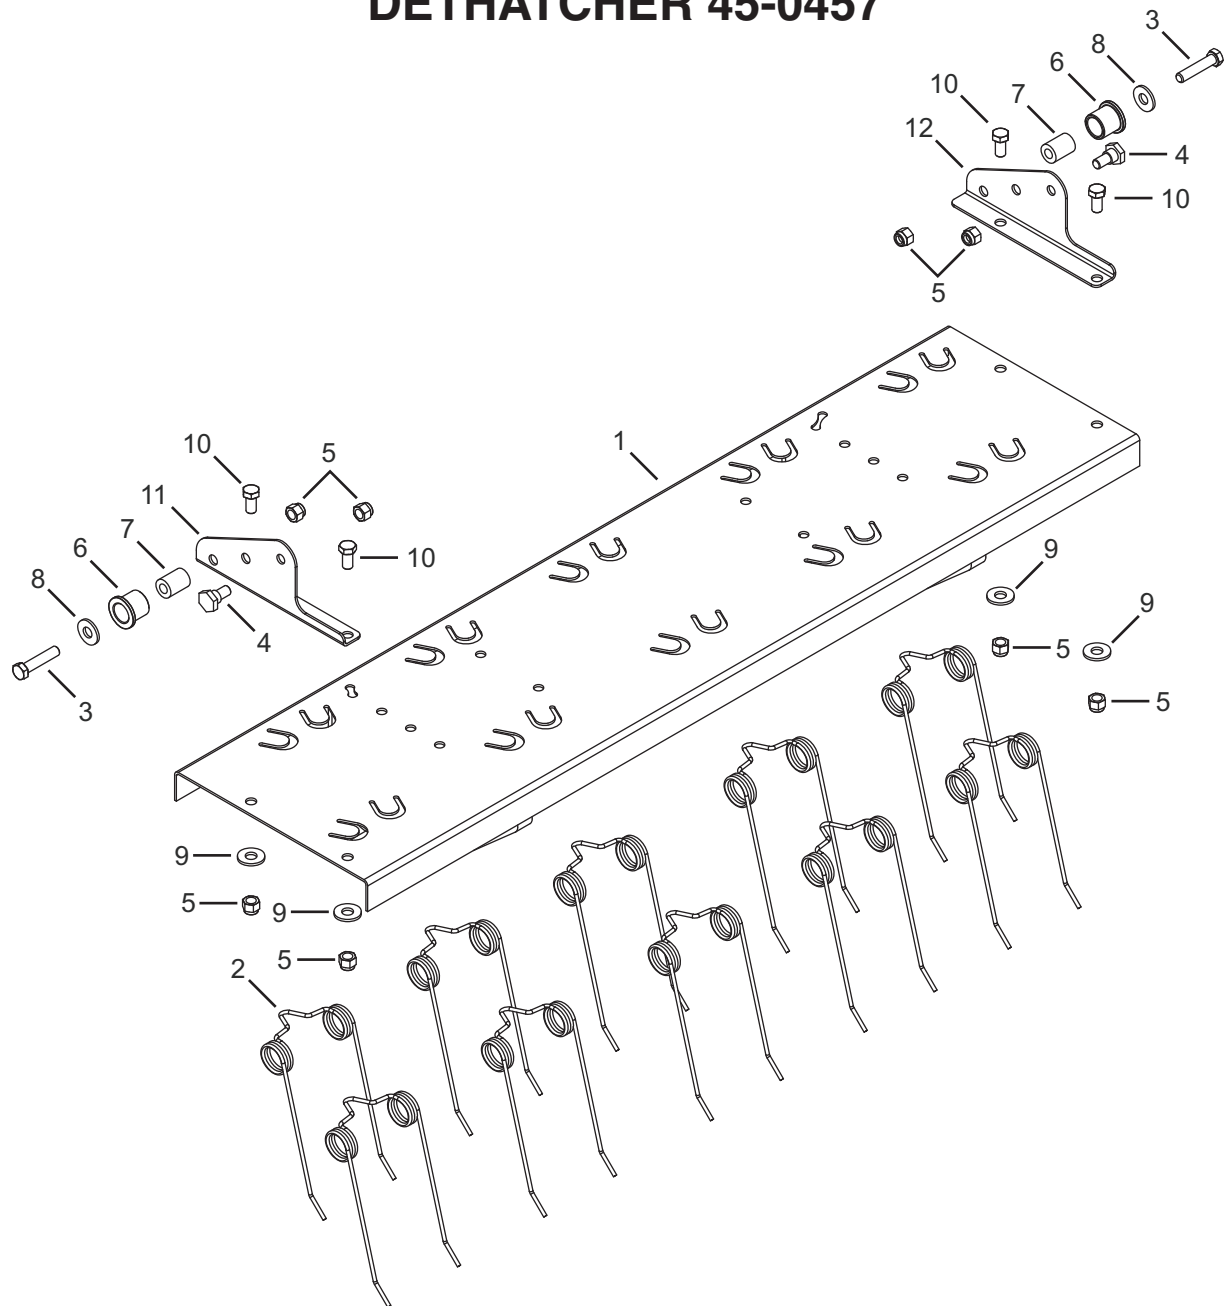

PEÇAS DE REPOSIÇÃO SMARTLINK SYSTEM DETHATCHER 45-0457

ref	qty	part no	Description	ref	qty	part no	Description
1	1	66432	Tine Spring Shield	8	2	43070	Washer, 3/8"
2	10	46761	Spring	9	4	43081	Washer, 5/16"
3	2	41576	Hex Bolt, 3/8-16 x 1-3/4"	10	4	43407	Hex Bolt, 3/8-16 x 3/4"
4	2	48106	Shoulder Bolt, 3/8-16 x .9"	11	1	26600	Bracket, RH
5	8	HA21362	Nylock Nut, 3/8-16	12	1	26601	Bracket, LH
6	2	44798	Flange Bearing	1	1	40753-D	Owners Manual
7	2	24286	Spacer, .38 x .75 x 1"				